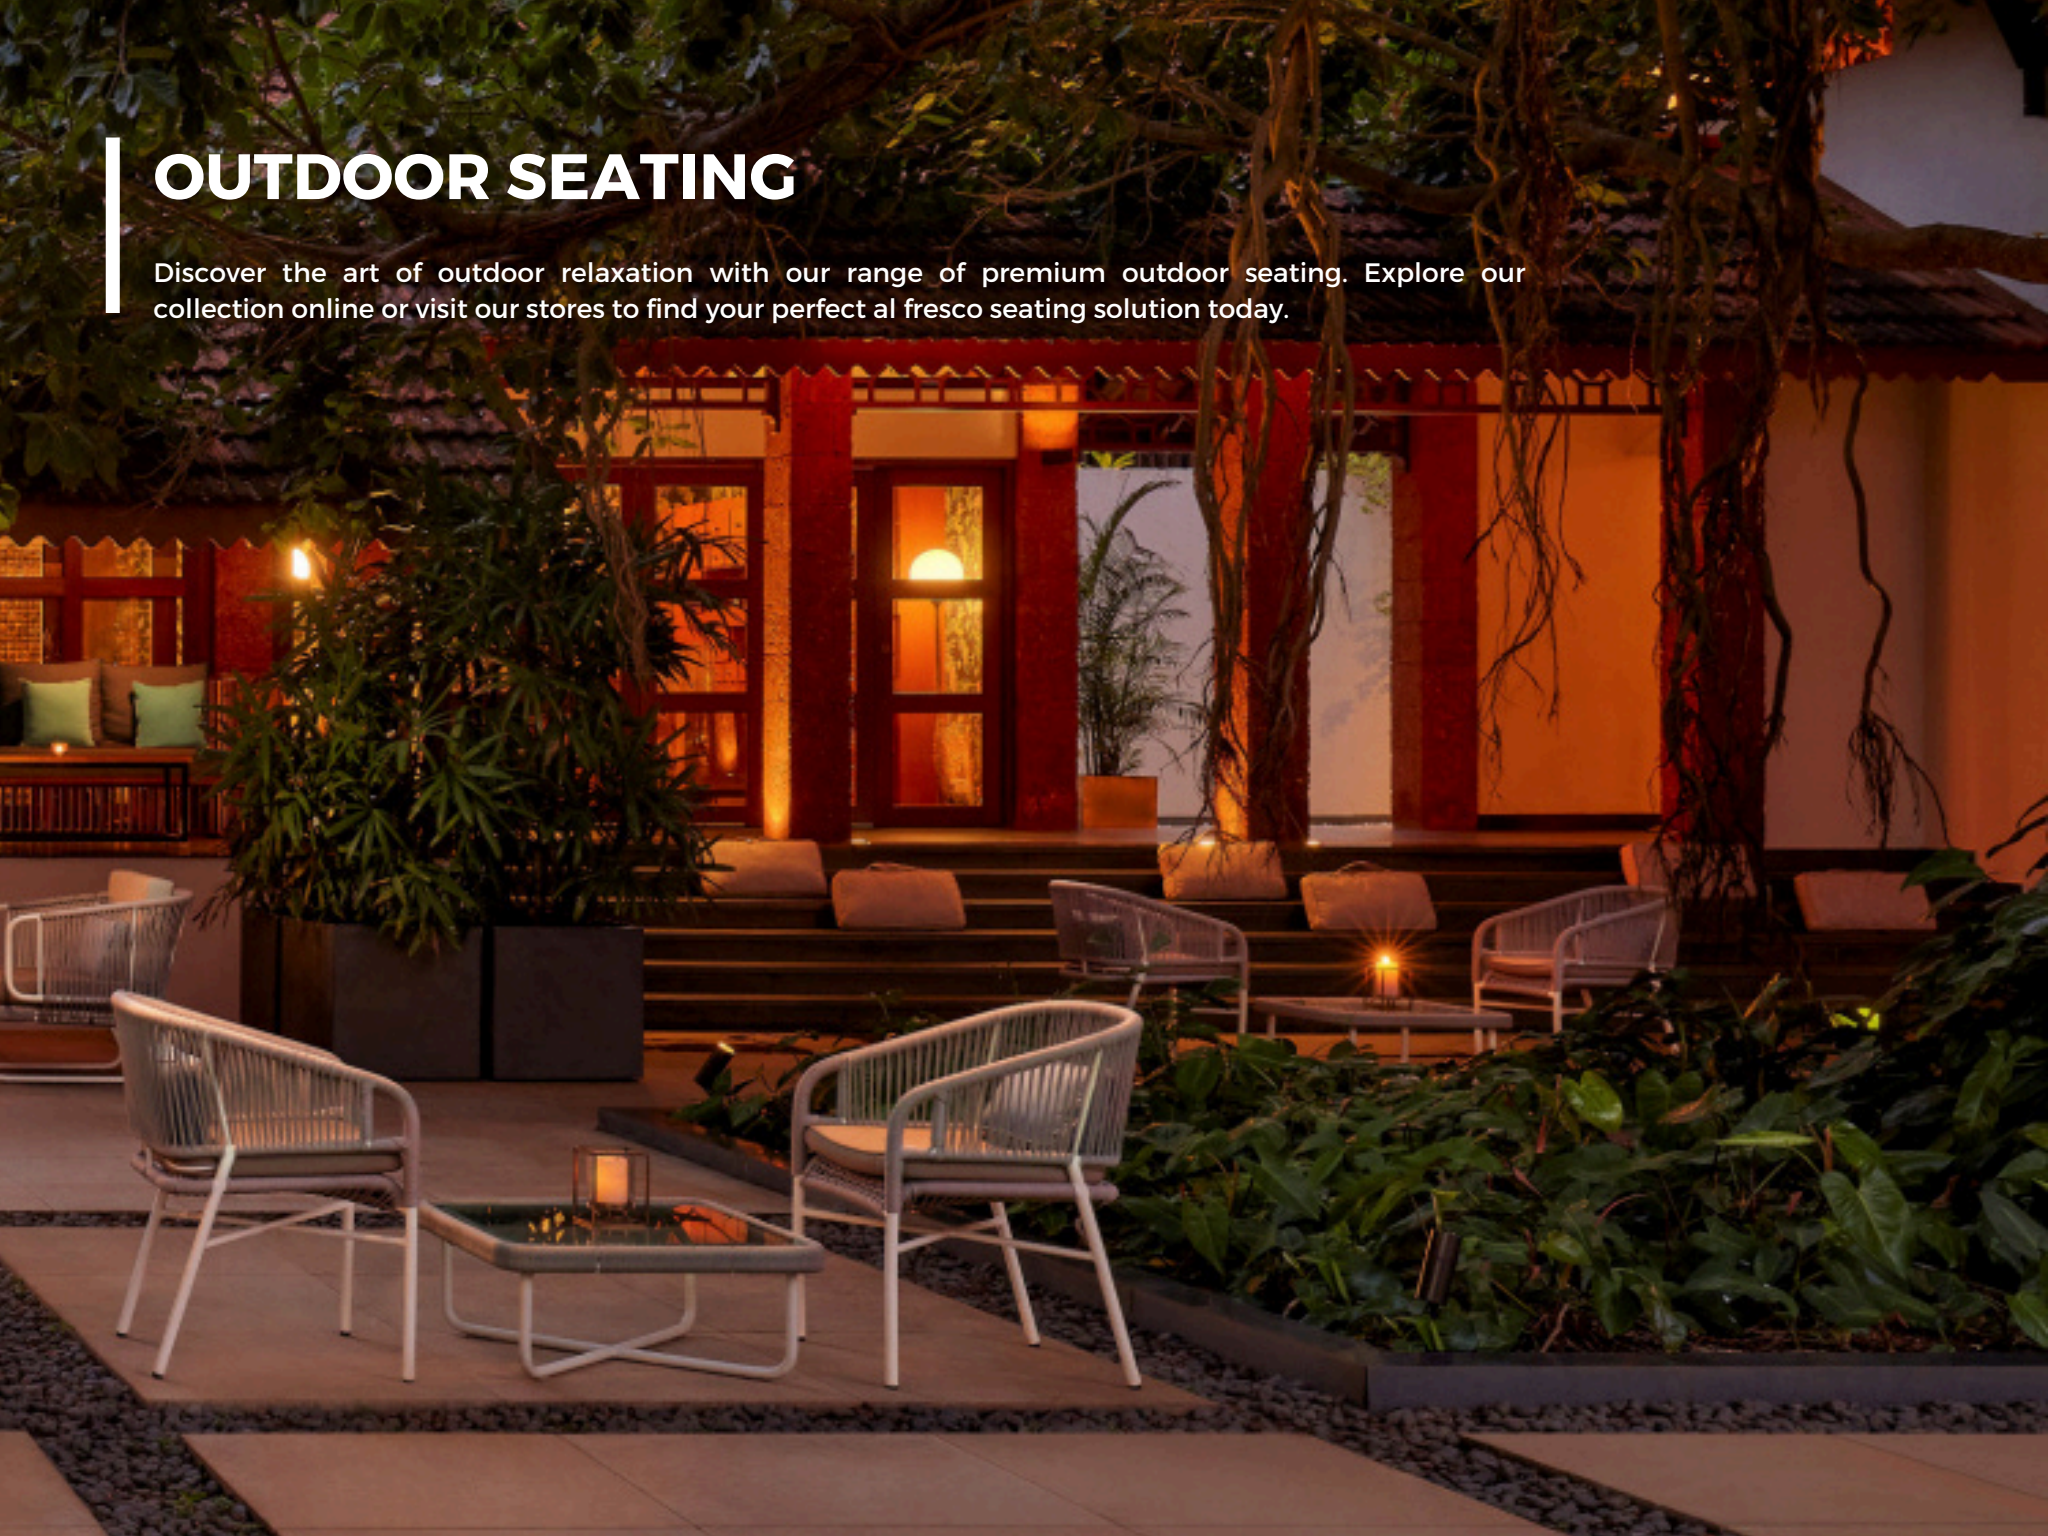

COMPOSITION - ALUMINIUM WITH WICKER / STRAP

OUTDOOR TEAK

From the forest to your backyard – discover the unmatched allure of teak.

VTL - 318
2024 COLLECTION

OUTDOOR SEATING

Discover the art of outdoor relaxation with our range of premium outdoor seating. Explore our collection online or visit our stores to find your perfect al fresco seating solution today.