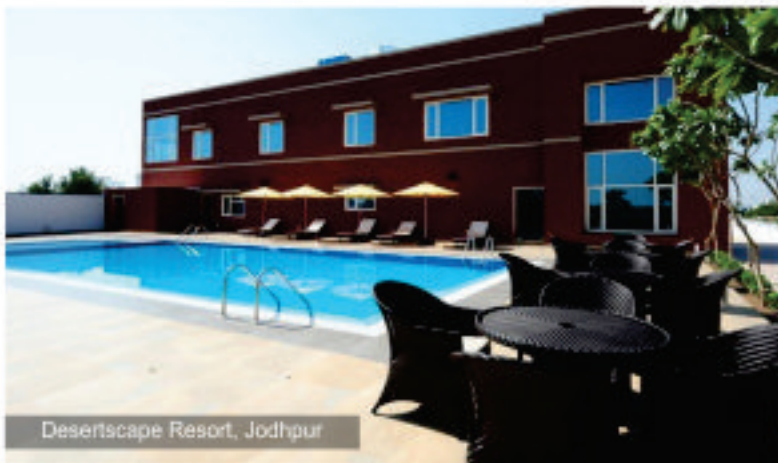

Radisson Blu, New Delhi

The Heritage of Ranbanka, Jodhpur

Desertscape Resort, Jodhpur