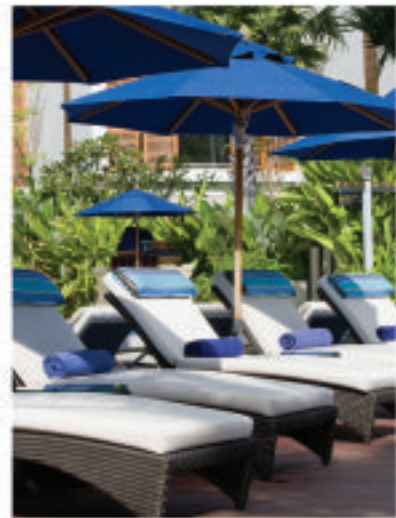

VETRA™
Rediscover Comfort