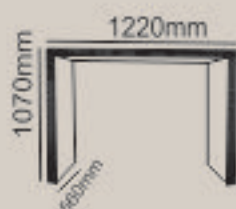

Sunset Ashram, Goa

Dining

Living

Accessories

Loungers

VETRA

(A unit of Modi Woodspace Pvt. Ltd.)

Manufacturing Unit / Corporate Office : 22, Swam Park, Mundka, Nangloi, New Delhi -110 041.