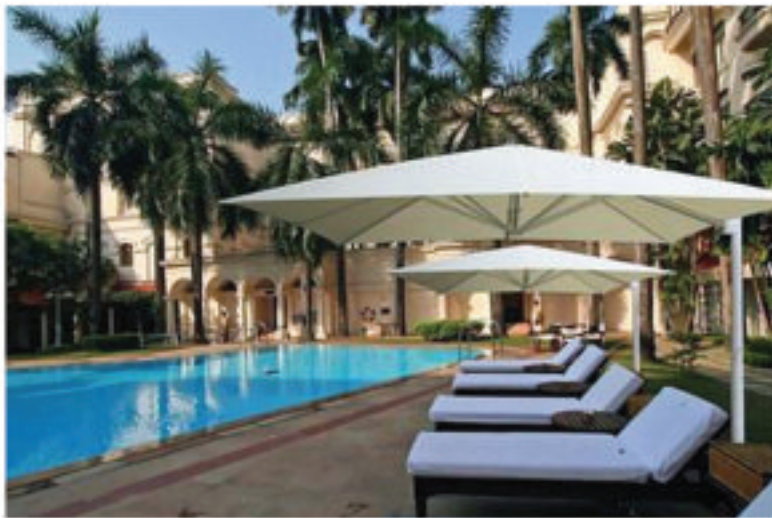

VETRA™
Rediscover Comfort