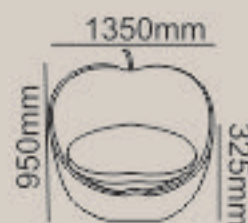

Sunset Ashram, Goa

Dining

Living

Accessories

Loungers

VETRA

(A unit of Modi Woodspace Pvt. Ltd.)

Manufacturing Unit / Corporate Office : 22, Swam Park, Mundka, Nangloi, New Delhi -110 041.