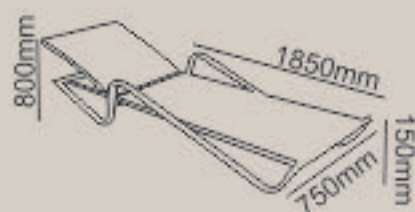

Sunset Ashram, Goa

Dining

Living

Accessories

Loungers

VETRA

(A unit of Modi Woodspace Pvt. Ltd.)

Manufacturing Unit / Corporate Office : 22, Swam Park, Mundka, Nangloi, New Delhi -110 041.