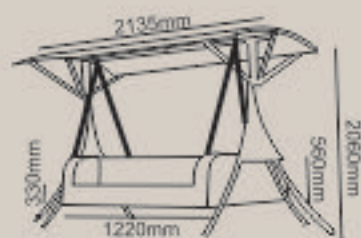

Sunset Ashram, Goa

Dining

Living

Accessories

Loungers

VETRA

(A unit of Modi Woodspace Pvt. Ltd.)

Manufacturing Unit / Corporate Office : 22, Swam Park, Mundka, Nangloi, New Delhi -110 041.