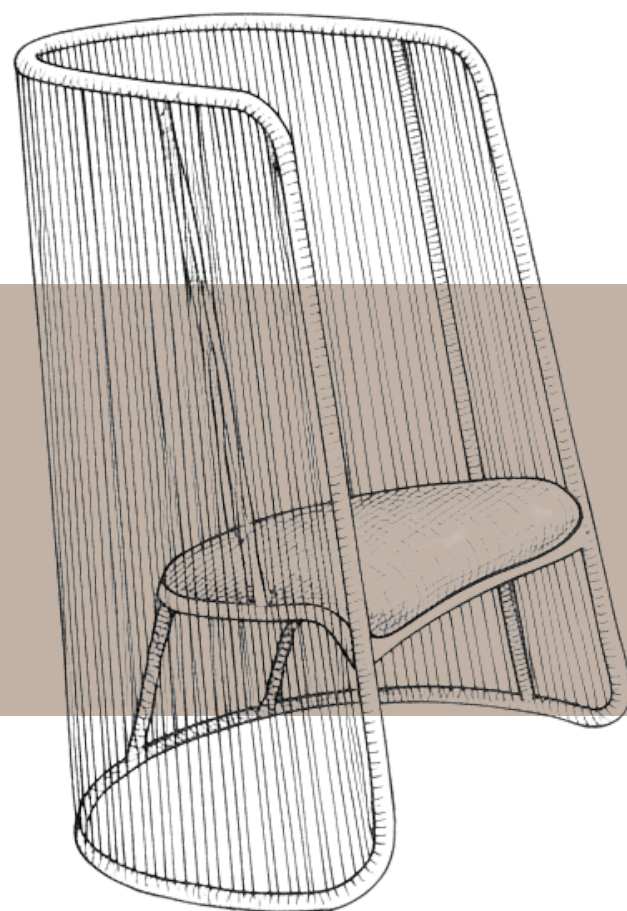

Luxury / Brand-Friendly

LIVING | BALCONY SET | DINING | POOL SIDE

Linea

Line

Strong linear forms define contemporary outdoor furniture in metal, rope, and deep-toned finishes.

Minimalist Simple refined

BACK HEIGHT 1300MM

BACK HEIGHT 600MM

This chair is designed as a personal hideaway, offering comfort with subtle privacy. Its balanced form and thoughtful proportions create a calm, enclosed space ideal for rest, focus, or quiet reflection.