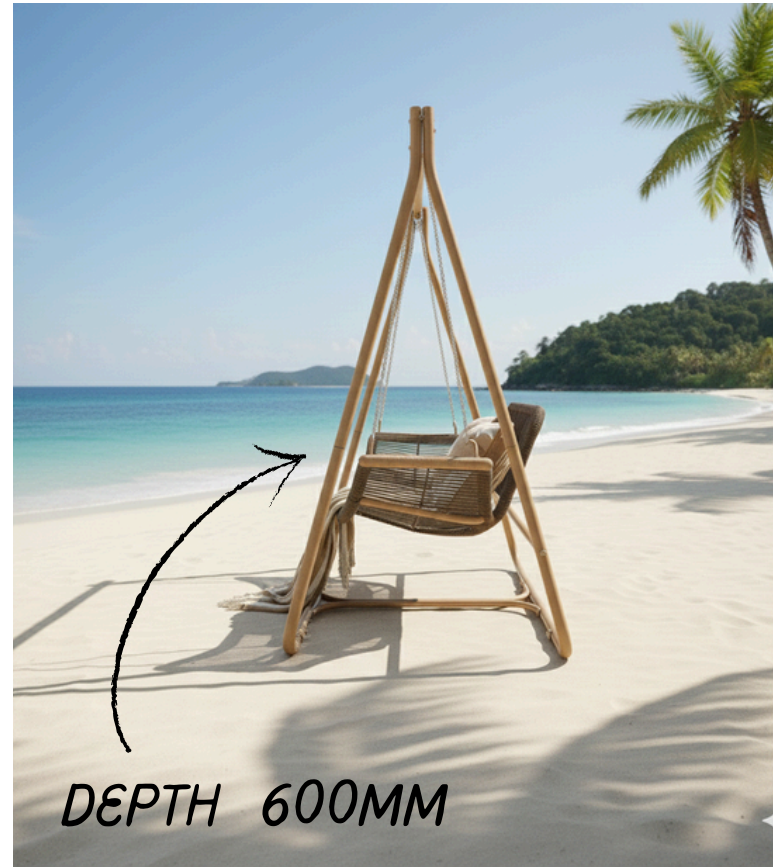

+30
Design
pool side

DEPTH 800MM

LENGTH 2100 MM

SEAT HEIGHT 350MM

Dining Set

04

Bring timeless elegance to your dining space with this beautifully crafted indoor or outdoor dining table and chair set, made from premium teak wood. Designed in a unique hexagonal shape, this piece blends natural warmth with contemporary geometry. The rich teak finish highlights the grain and durability of the wood, while the thoughtfully designed chairs ensure comfort and style for everyday dining or special gatherings. A perfect balance of functionality, craftsmanship, and aesthetic appeal.”

LIVING | CABANA | SWING | ACCESSORIES

Aria

Air

Soft, effortless elegance

Very popular in high-end Italian design—suggests comfort without heaviness.

01

In a well-resolved swing design, the focus is on creating a sense of lightness and flow. The hardware is intentionally minimized, allowing the structure to feel uninterrupted and calm. Instead of bulky metal brackets, integrated rope weaves—like the bagel-toned rope you selected—rise naturally from the frame and extend seamlessly to the hanging point. This continuity softens the form and enhances the silhouette, making the swing appear almost weightless, as if it is gently suspended rather than mechanically supported.

Organic Modern

*A Vetra swing that lets air,
motion, and comfort flow in perfect
balance.*

BACK HEIGHT 650MM

DEPTH 600MM

LENGTH 1250 MM

Simple yet expressive forms that echo Scandinavian restraint, avoiding unnecessary embellishment. Ergonomics and usability inform every curve and angle, ensuring that outdoor living is both relaxing and functional.