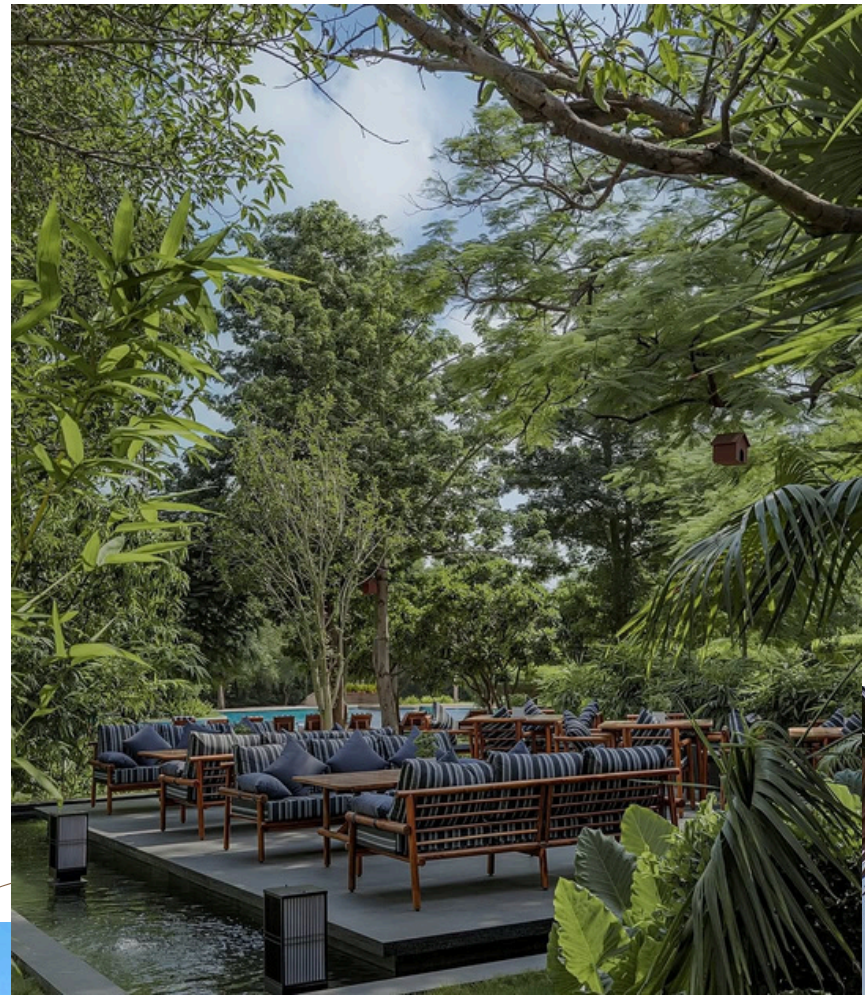

Projects

Tangra At The Westin
Sohna Resort & Spa

Hotel Marriott,
Jaisalmer